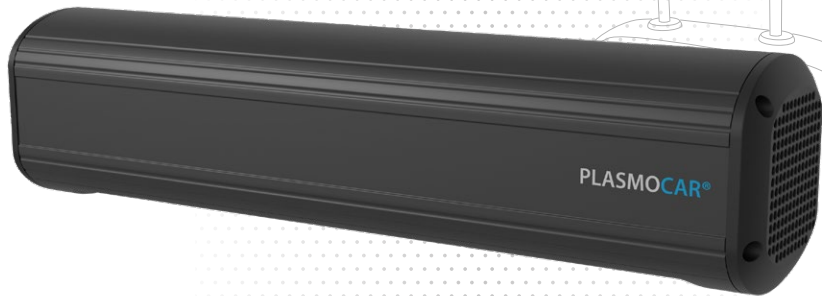

Ideal for cabs, driving schools, shuttles, buses, car sharing concepts, RTW, fire departments, police, ambulance services & laundries.

PLASMOCAR®

**GERM-FREE AIR &
SURFACES WITH
COLD PLASMA**

- **Maximum safety** – Interruption of infection chains in real time
- **Maximum focus on the important things** – Whisper quiet (22 decibels)
- **Maximum economy** – Automatic, maintenance-free & no follow-up costs

UNIVERSAL APPLICATION OPTIONS

- Attachment to headrest
- Placement on table
- Mounting on (vehicle) wall

Eliminates up to 99.99% of native bacteria, fungi & enveloped viruses (incl. SARS-CoV-2) in the air and on surfaces

The cold plasma is generated immediately inside the device is distributed into the vehicle and onto surfaces

PERMANENT DISINFECTION IN REAL TIME

During continuous operation, the risk of infection is significantly reduced